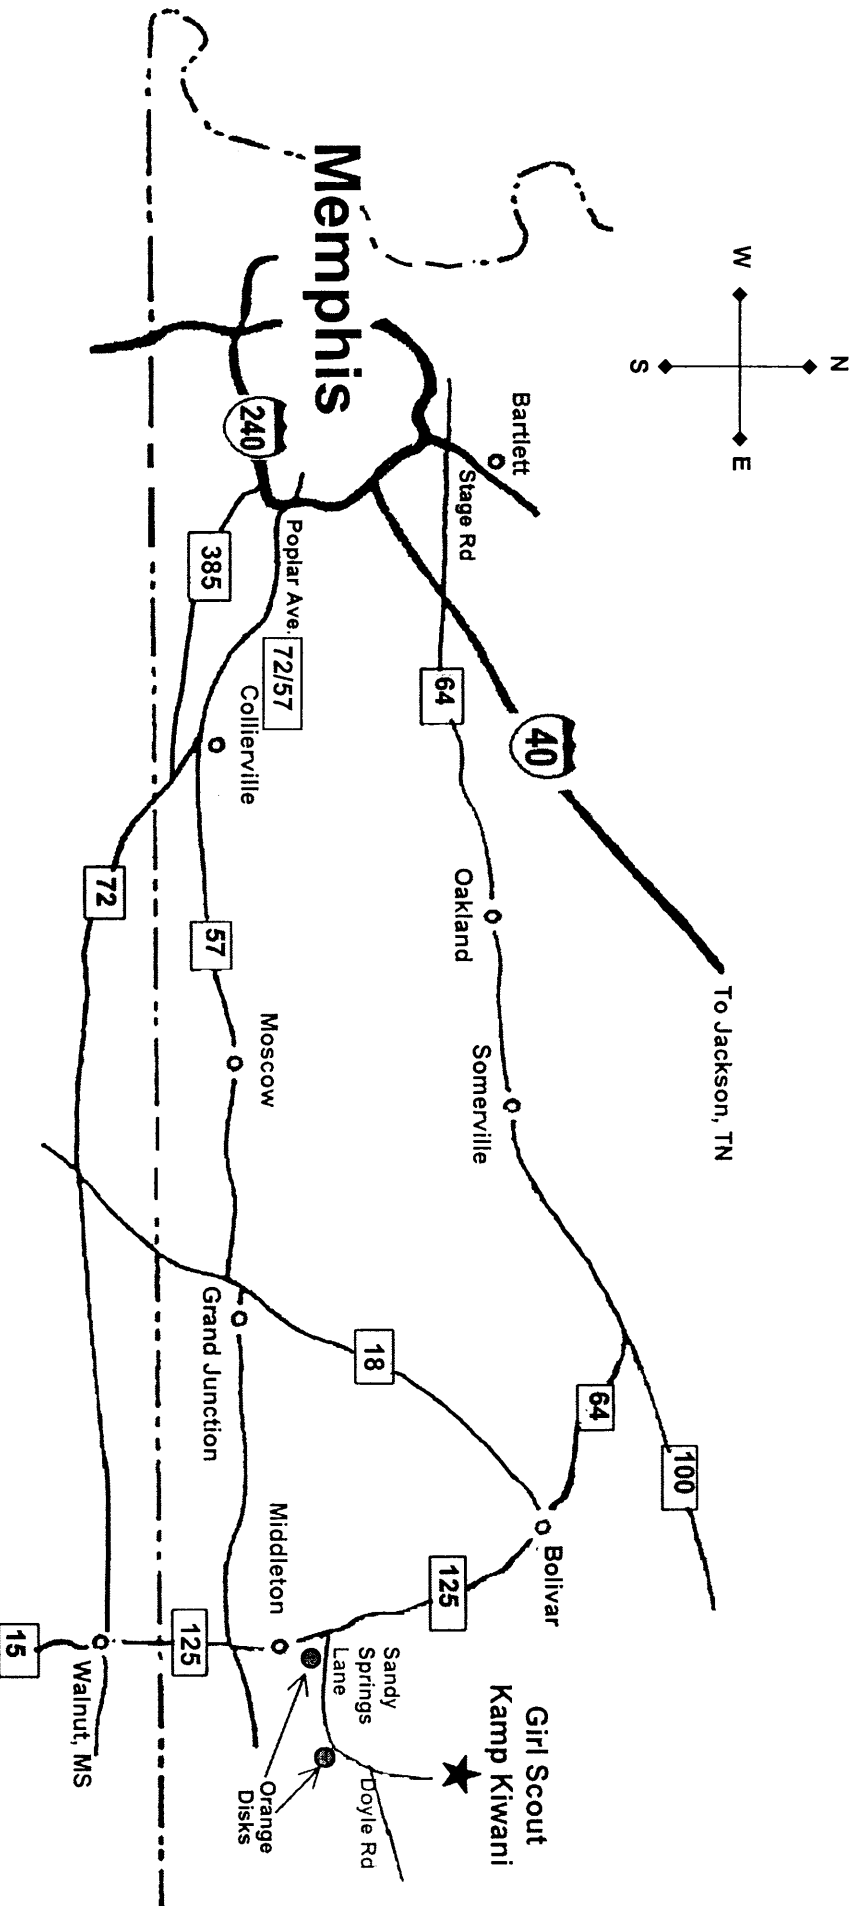

Girl Scout Council of the Mid-South Directions to Girl Scout Kamp Kiwani

(See other side for written directions/mileage to Girl Scout Kamp Kiwani)

Written Directions with Mileage to Girl Scout Kamp Kiwani

FROM MEMPHIS:

If you take Hwy 57 to Middleton, then at the 4-way stop in Middleton turn left (north) onto Hwy. 125 and proceed 3.1 miles to Sandy Springs Lane (marked by orange disk). Turn right and proceed on Sandy Springs Lane to camp sign. Turn left at camp sign and proceed to camp gate.

If you take Hwy 64 to Bolivar, then at Bolivar Town Square turn right (south) onto Hwy. 125 and proceed about 13 miles to Sandy Springs Lane (marked by orange disk). Turn left and proceed on Sandy Springs Lane to camp sign. Turn left at camp sign and proceed to camp gate.

SKETCH MAP - KAMP KIWANI in Camp Area)
Near Middleton, Tennessee